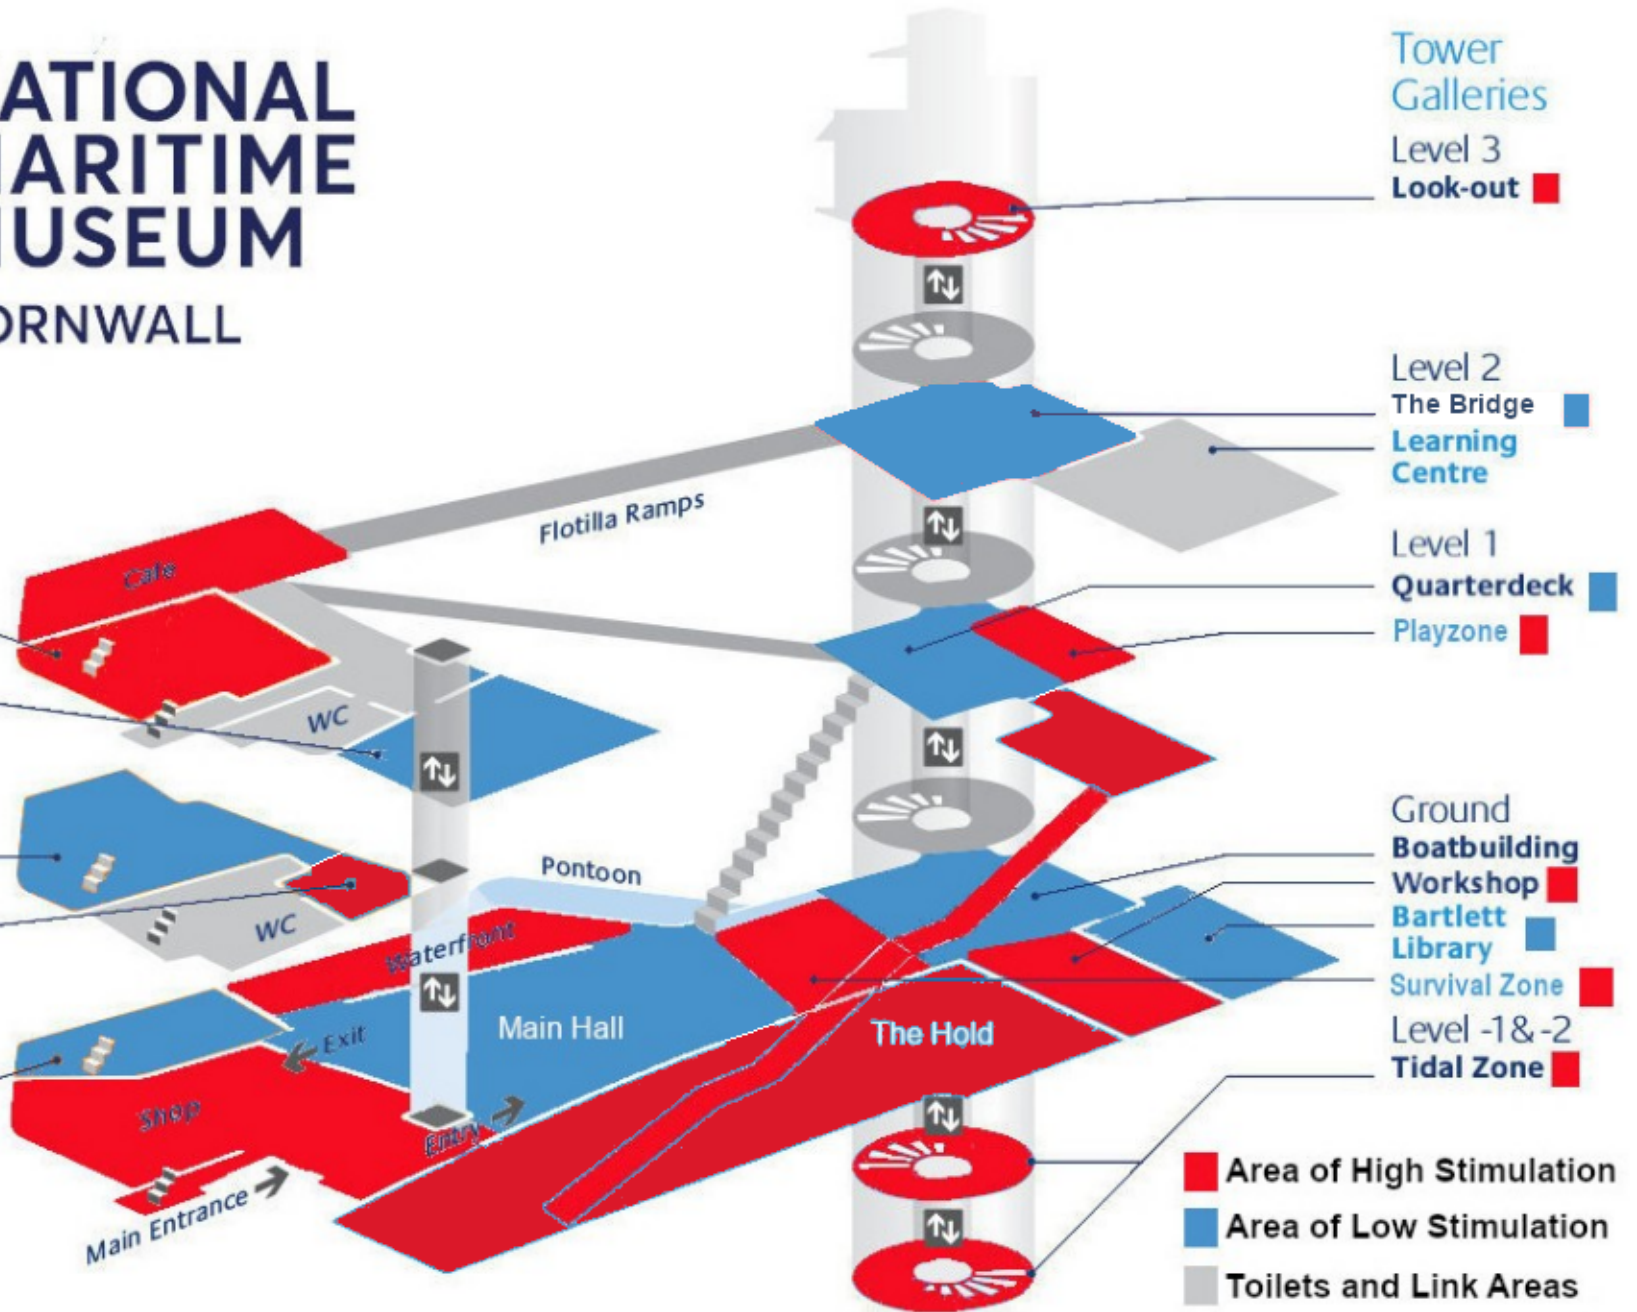

WC - all facilities

Tower Galleries

Level 3

**Look-out**

Level 2

**The Bridge**

**Learning Centre**

Level 1

**Quarterdeck**

**Playzone**

Ground

**Boatbuilding Workshop**

**Bartlett Library**

**Survival Zone**

Level -1&-2

**Tidal Zone**

**Area of High Stimulation**

**Area of Low Stimulation**

**Toilets and Link Areas**

Flotilla Ramps

Pontoon

Waterfront

Main Hall

The Hold

Main Entrance

WC

WC

Exit

Cafe

Shop

Entry